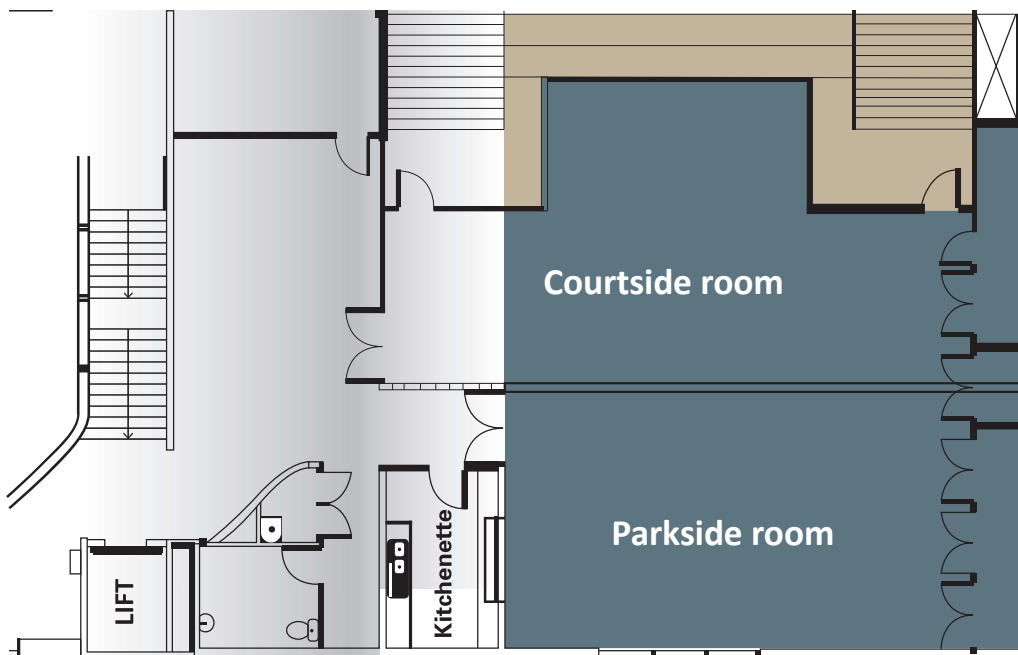

# FUNCTION ROOM SNAPSHOT

## Room layout

Theatre

U shape

Boardroom and Workshop

## Capacity

Room	Sq metres	Theatre style	Boardroom style	Standing only	U shape	Workout/Personal Training
Full Function Room	165sqm	120	30	100	25	25
Courtside Room	85sqm	40	12	50	20	10
Parkside Room	80sqm	40	12	50	20	10

\*Capacities based on specific room set up. Capacity indicates number of people. Contact us for your specific needs.

See [maroondahleisure.com.au](http://maroondahleisure.com.au) for full details.